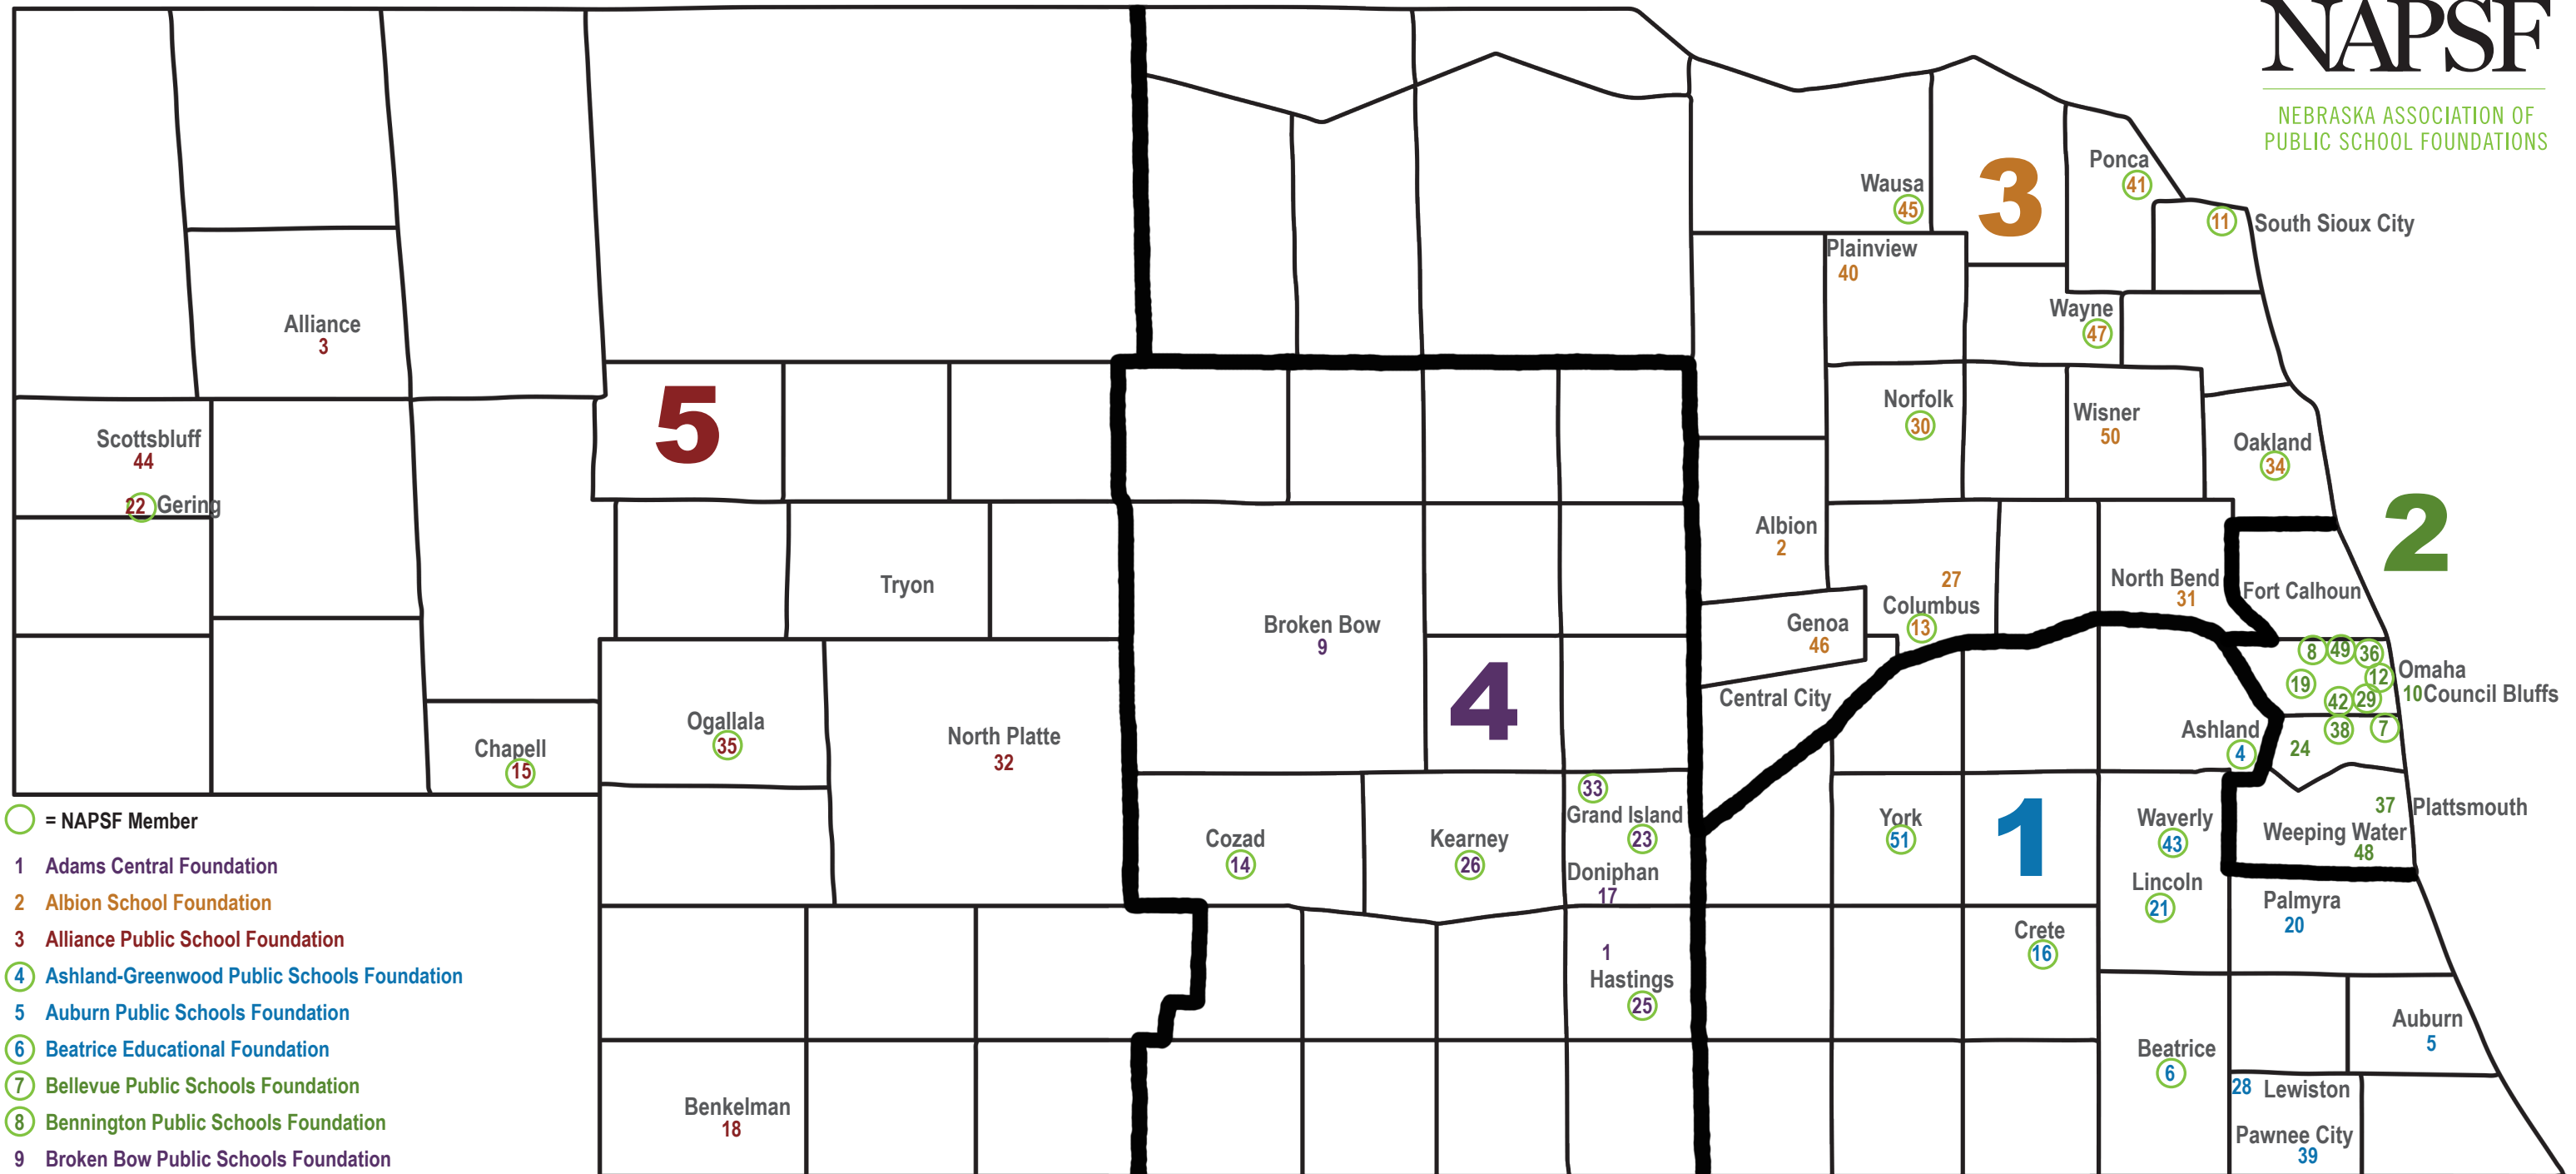

NAPSF

NEBRASKA ASSOCIATION OF
PUBLIC SCHOOL FOUNDATIONS

○ = NAPSF Member

- 1 Adams Central Foundation
- 2 Albion School Foundation
- 3 Alliance Public School Foundation
- 4 Ashland-Greenwood Public Schools Foundation
- 5 Auburn Public Schools Foundation
- 6 Beatrice Educational Foundation
- 7 Bellevue Public Schools Foundation
- 8 Bennington Public Schools Foundation
- 9 Broken Bow Public Schools Foundation
- 10 CB Community Education Foundation
- 11 Cardinal Education Foundation
- 12 Central High School Foundation
- 13 Columbus Public Schools Foundation
- 14 Cozad Public Schools Foundation
- 15 Creek Valley School Education Foundation
- 16 Crete Public Schools Trust Fund
- 17 Doniphan-Trumbull Education Foundation
- 18 Dundy County Stratton Schools
- 19 Elkhorn Public Schools Foundation

- 20 Foundation For Knowledge, District OR1
- 21 Foundation for Lincoln Public Schools
- 22 Gering Public School Foundation
- 23 Grand Island Public Schools Foundation
- 24 Gretna Public Schools Foundation
- 25 Hastings Public Schools Foundation
- 26 Kearney Public Schools Foundation
- 27 Lakeview Education Foundation
- 28 Lewiston Consolidated Schools Foundation

- 29 Millard Schools Education Foundation
- 30 Norfolk Public Schools Foundation
- 31 North Bend Central Foundation
- 32 North Platte Public Schools Foundation
- 33 Northwest Educational Foundation
- 34 Oakland-Craig Public Schools Foundation
- 35 Ogallala Public Schools District Foundation
- 36 Omaha Public Schools Foundation
- 37 P.O.P.S. Foundation

- 38 Papillion-LaVista Schools Foundation
- 39 Pawnee City Public Schools Foundation
- 40 Plainview Public Schools Foundation
- 41 Ponca Community Educational Foundation
- 42 Ralston Schools Foundation
- 43 School District 145 Foundation for Education
- 44 Scottsbluff Public Schools Foundation
- 45 Wausa Public Schools Foundation
- 46 Twin River Public Schools Foundation